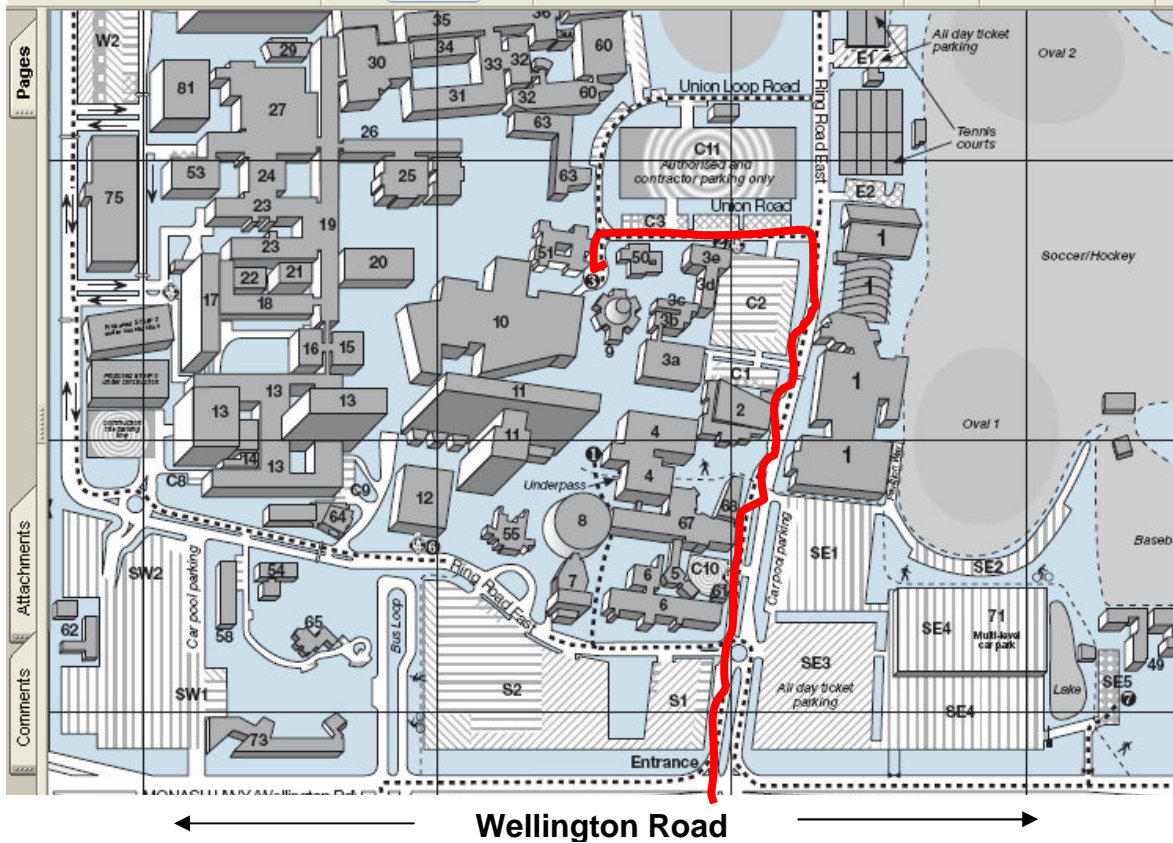

MAP OF MONASH UNIVERSITY CLAYTON CAMPUS

Enter via Wellington Road, go straight through the roundabout, continue on until you come to Union Road, and follow this through and then turn left at the end until you come to the back of the campus centre