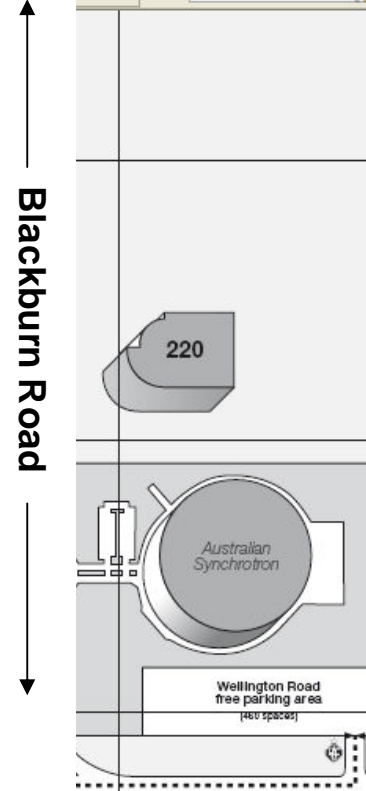

MAP OF MONASH UNIVERSITY CLAYTON CAMPUS

Enter via Wellington Road, go straight through the roundabout, continue on until you come to Union Road, and follow this through and then turn left at the end until you come to the back of the campus centre